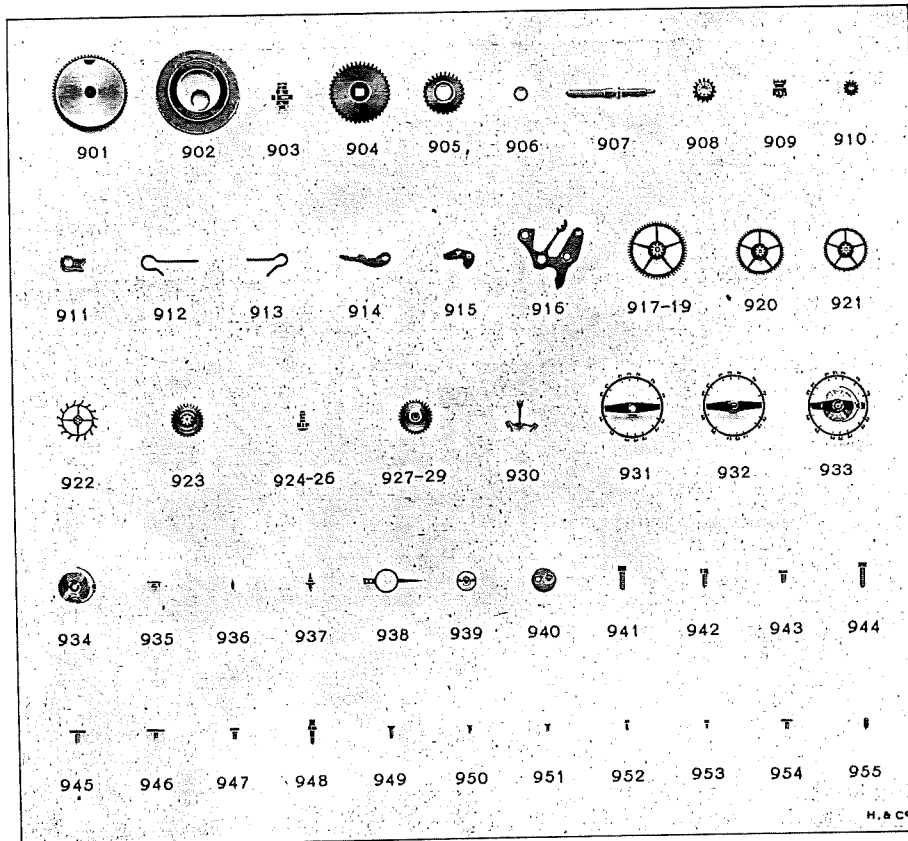

Calibres ancre — Anker Werke — Calibros ancora — Lever movements

Cal. 170 (9 3/4 mm)

Cal. 170 (9 3/4 mm)

Pièces de rechange du Calibre 170 (9 3/4 mm)

**When ordering exchange parts, it is necessary to indicate:**

1. The description or the number of the part required.
2. The size of the movement and the number of the caliper.